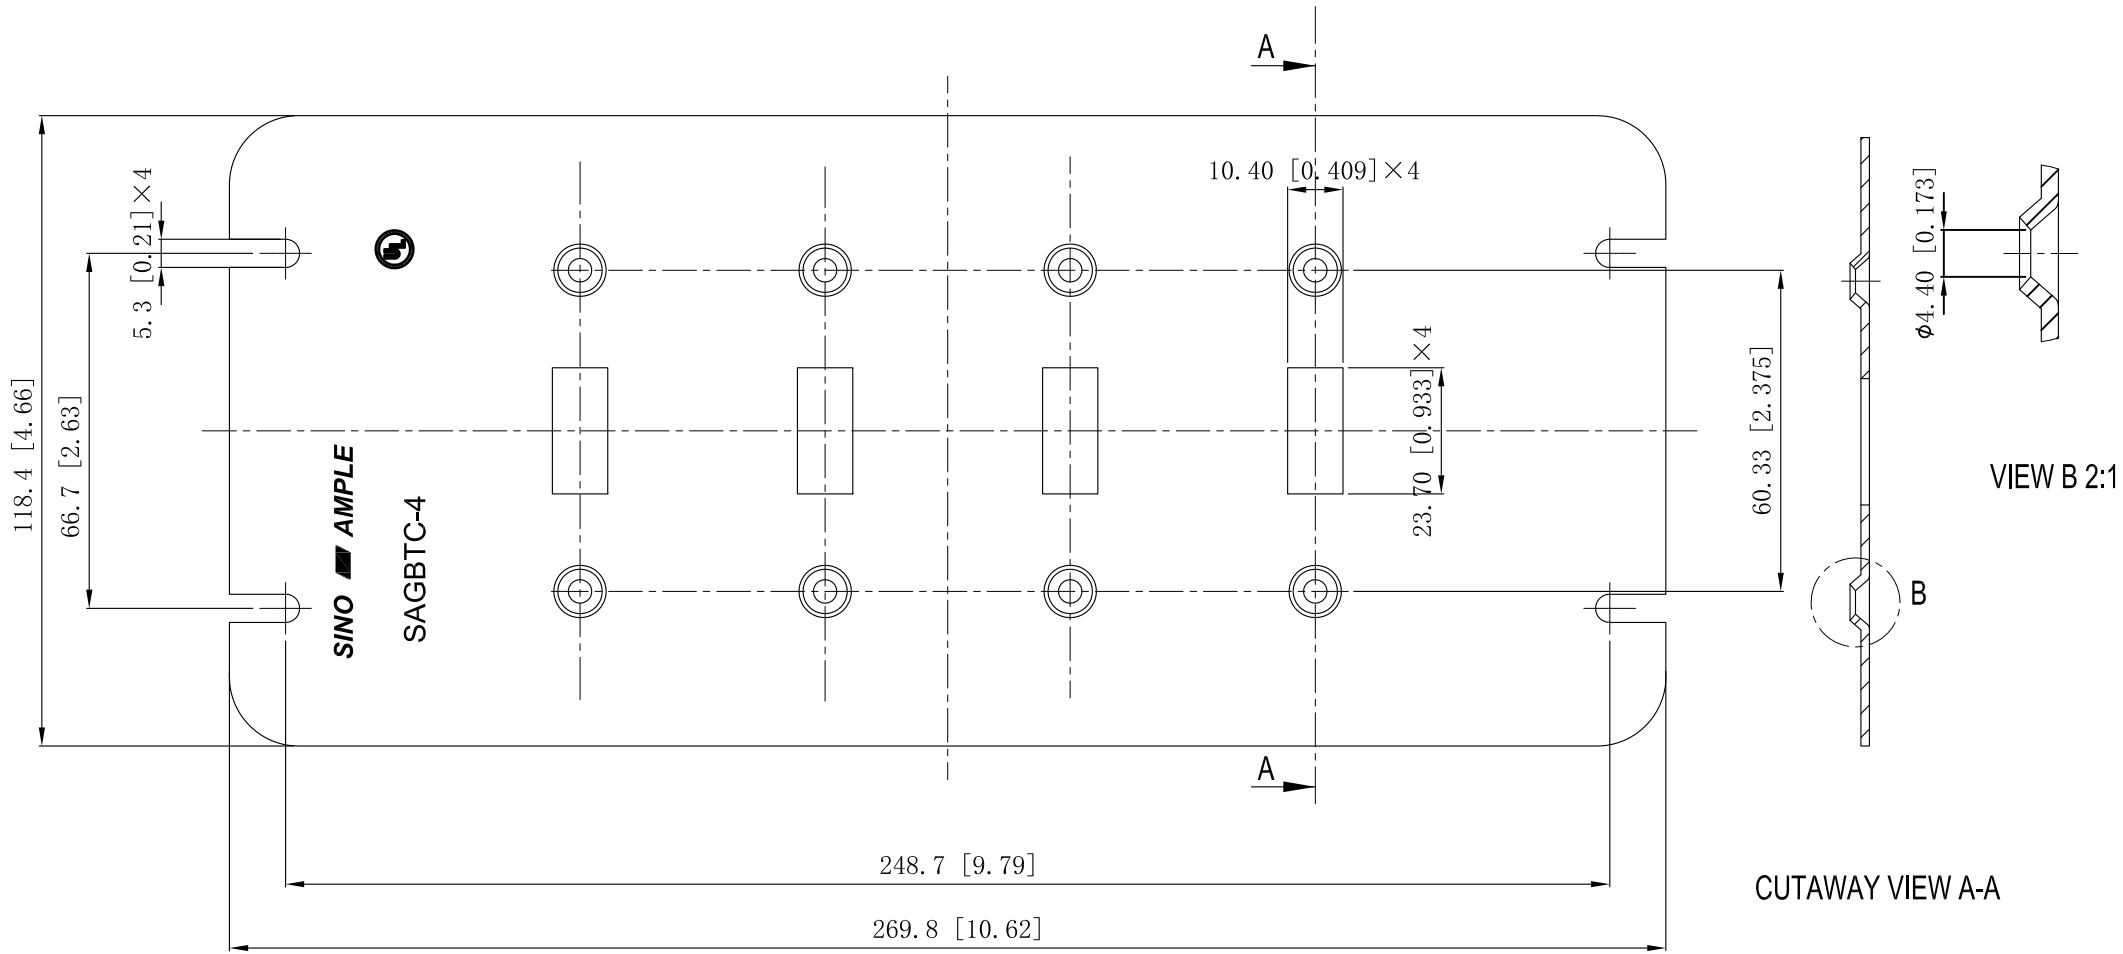

SIDES	BOTTOM
Material: Steel-0.0625"-G60 Galvanized	

This data sheet is for reference only .SINO AMPLE reserves the right to make changes to the design without prior notice.

DESCRIPTION

STANDARD PACKING	ZHUJI SINO AMPLE METAL PRODUCTS CO. , LTD.		
10 PCS	TITLE FLAT TOGGLE MULTI-GANG BOX COVERS		
	SIZE A4	DWG NO. SAGBTC-4	REV A
	DATA SHEET		