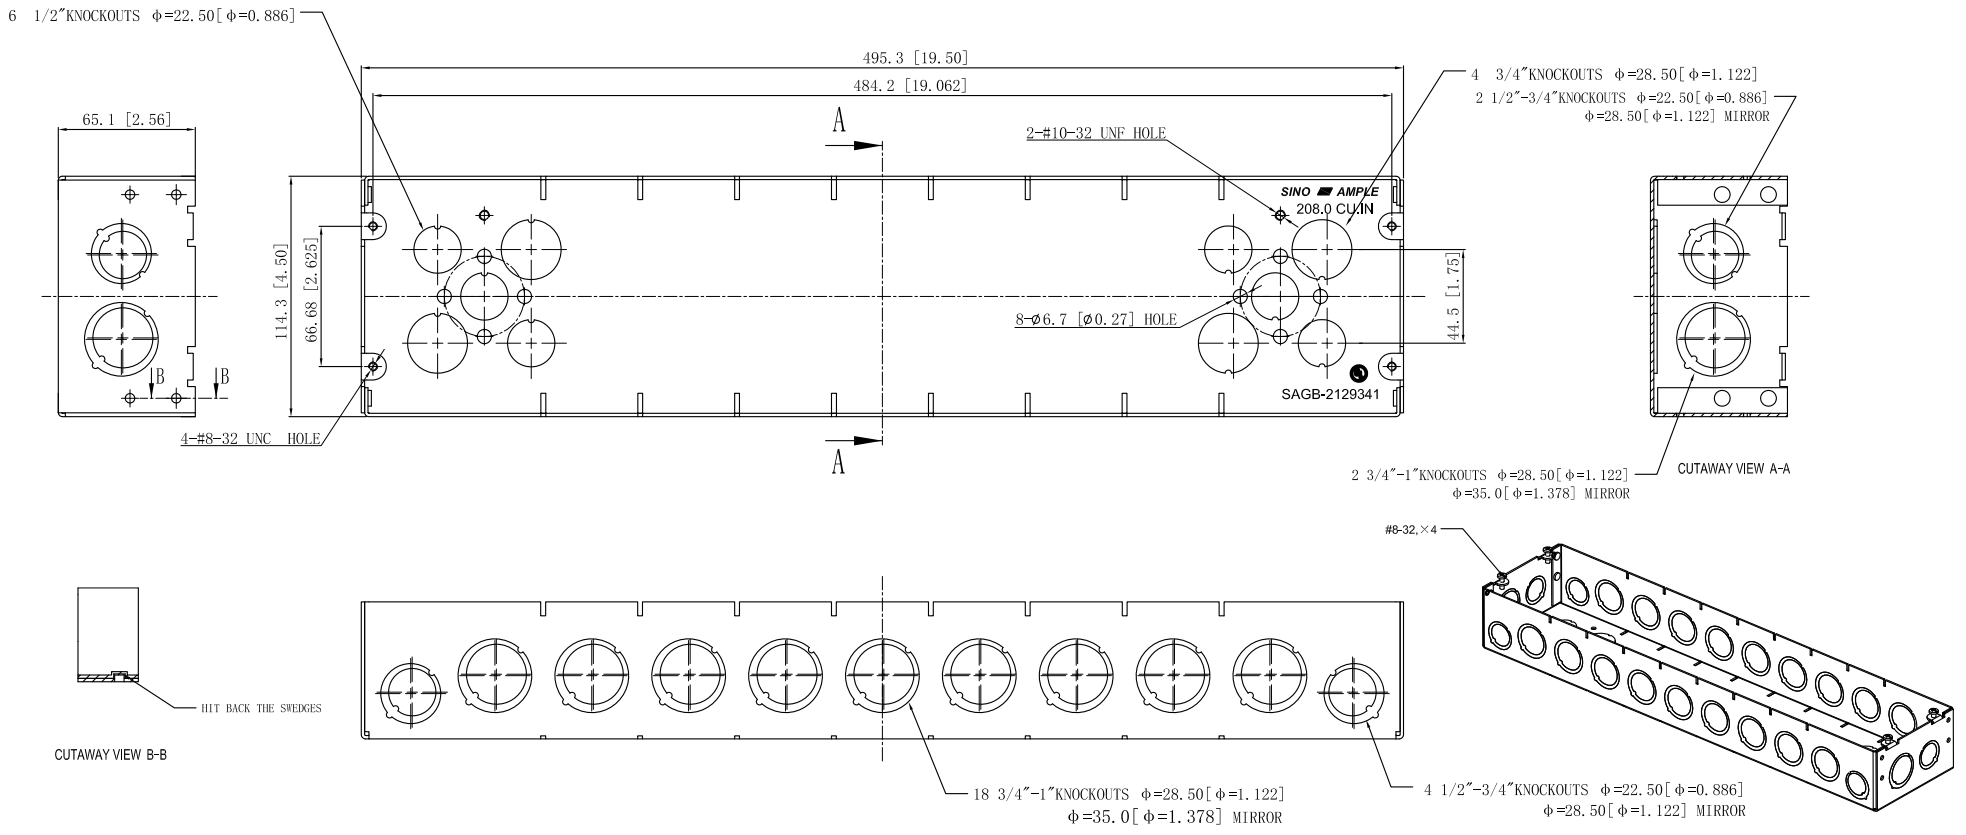

<b>SIDES</b>	<b>BOTTOM</b>
24 1/2"-3/4" KNOCKOUTS	6 1/2" KNOCKOUTS
	4 3/4" KNOCKOUTS
4 PCS 8-32x1/2 Screws Installed	
Material:Steel-0.0625"-G60 Galvanized	

This data sheet is for reference only .SINO AMPLE reserves the right to make changes to the design without prior notice.

DESCRIPTION
TRADE REFERENCE TERMS

STANDARD PACKING	ZHUJI SINO AMPLE METAL PRODUCTS CO., LTD.		
5 PCS	TITLE 2-1/2" DEEP MULTI-GANG BOXES		
	SIZE A4	DWG NO. SAGB-2129341	REV A
	DATA SHEET		