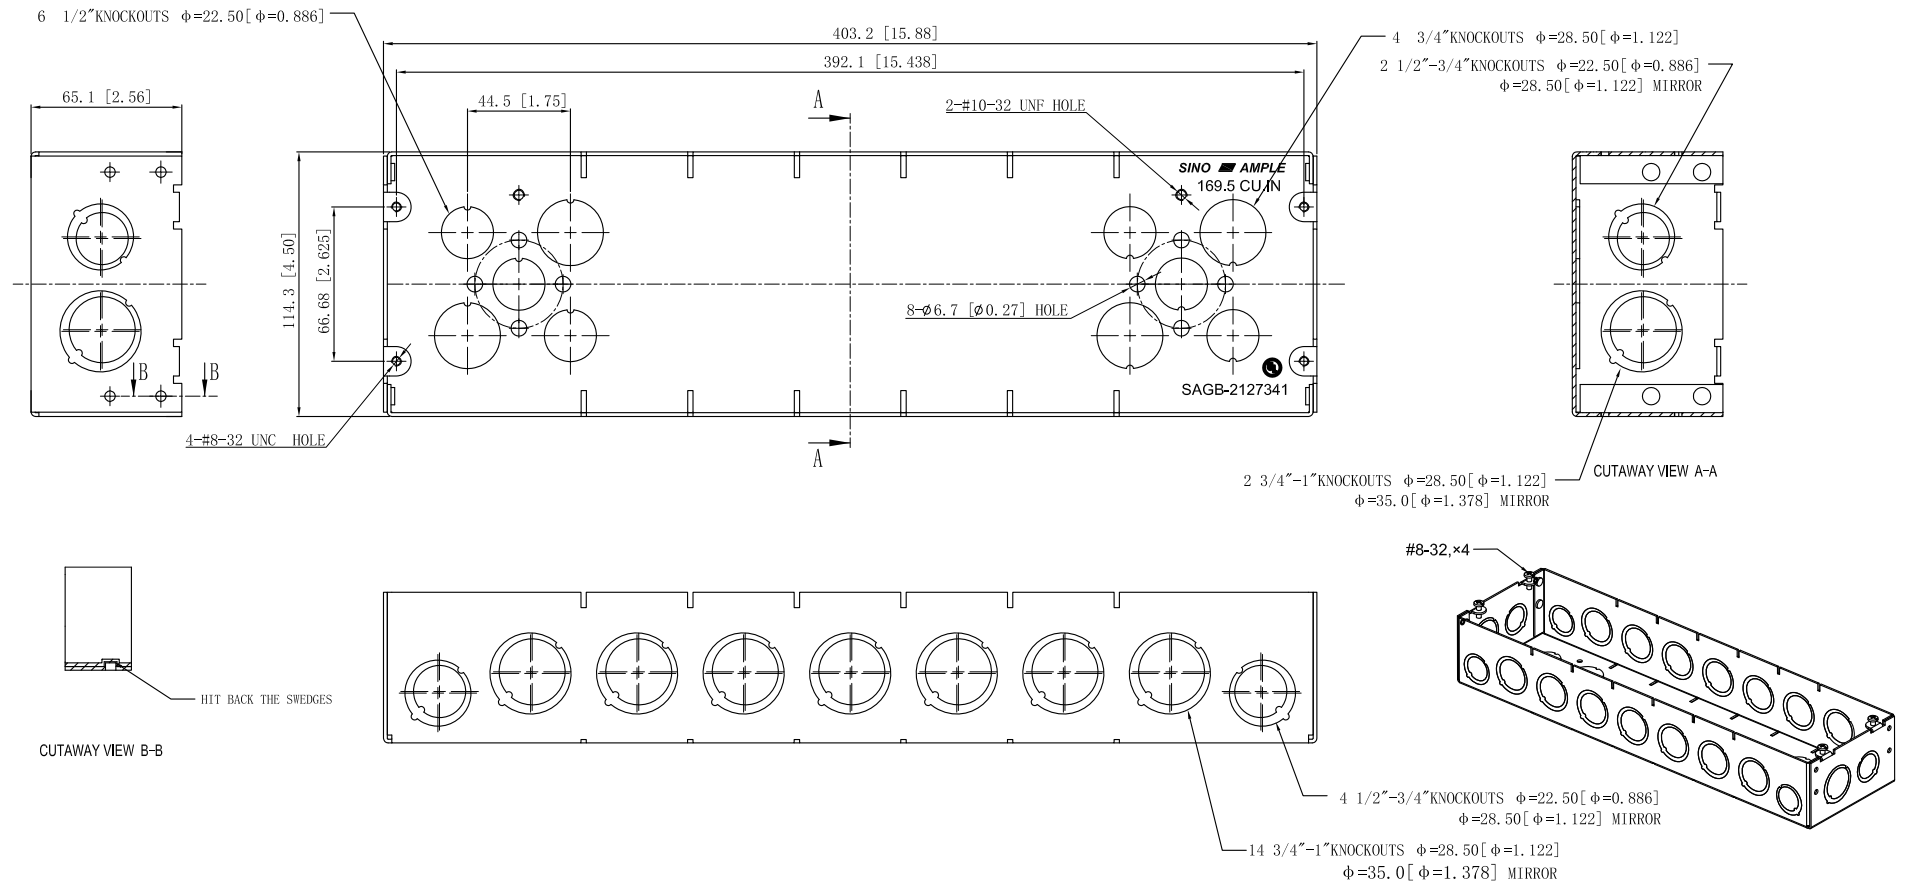

SIDES	BOTTOM
6 1/2"-3/4" KNOCKOUTS	6 1/2" KNOCKOUTS
16 3/4"-1" KNOCKOUTS	4 3/4" KNOCKOUTS
4 PCS 8-32X1/2 Screws Installed	
Material:Steel-0.0625"-G60 Galvanized	

This data sheet is for reference only . SINO AMPLE reserves the right to make changes to the design without prior notice.

DESCRIPTION
TRADE REFERENCE TERMS

STANDARD PACKING	ZHUJI SINO AMPLE METAL PRODUCTS CO., LTD.		
	TITLE 2-1/2" DEEP MULTI-GANG BOXES		
5 PCS	SIZE A4	DWG NO. SAGB-2127341	REV A
	DATA SHEET		