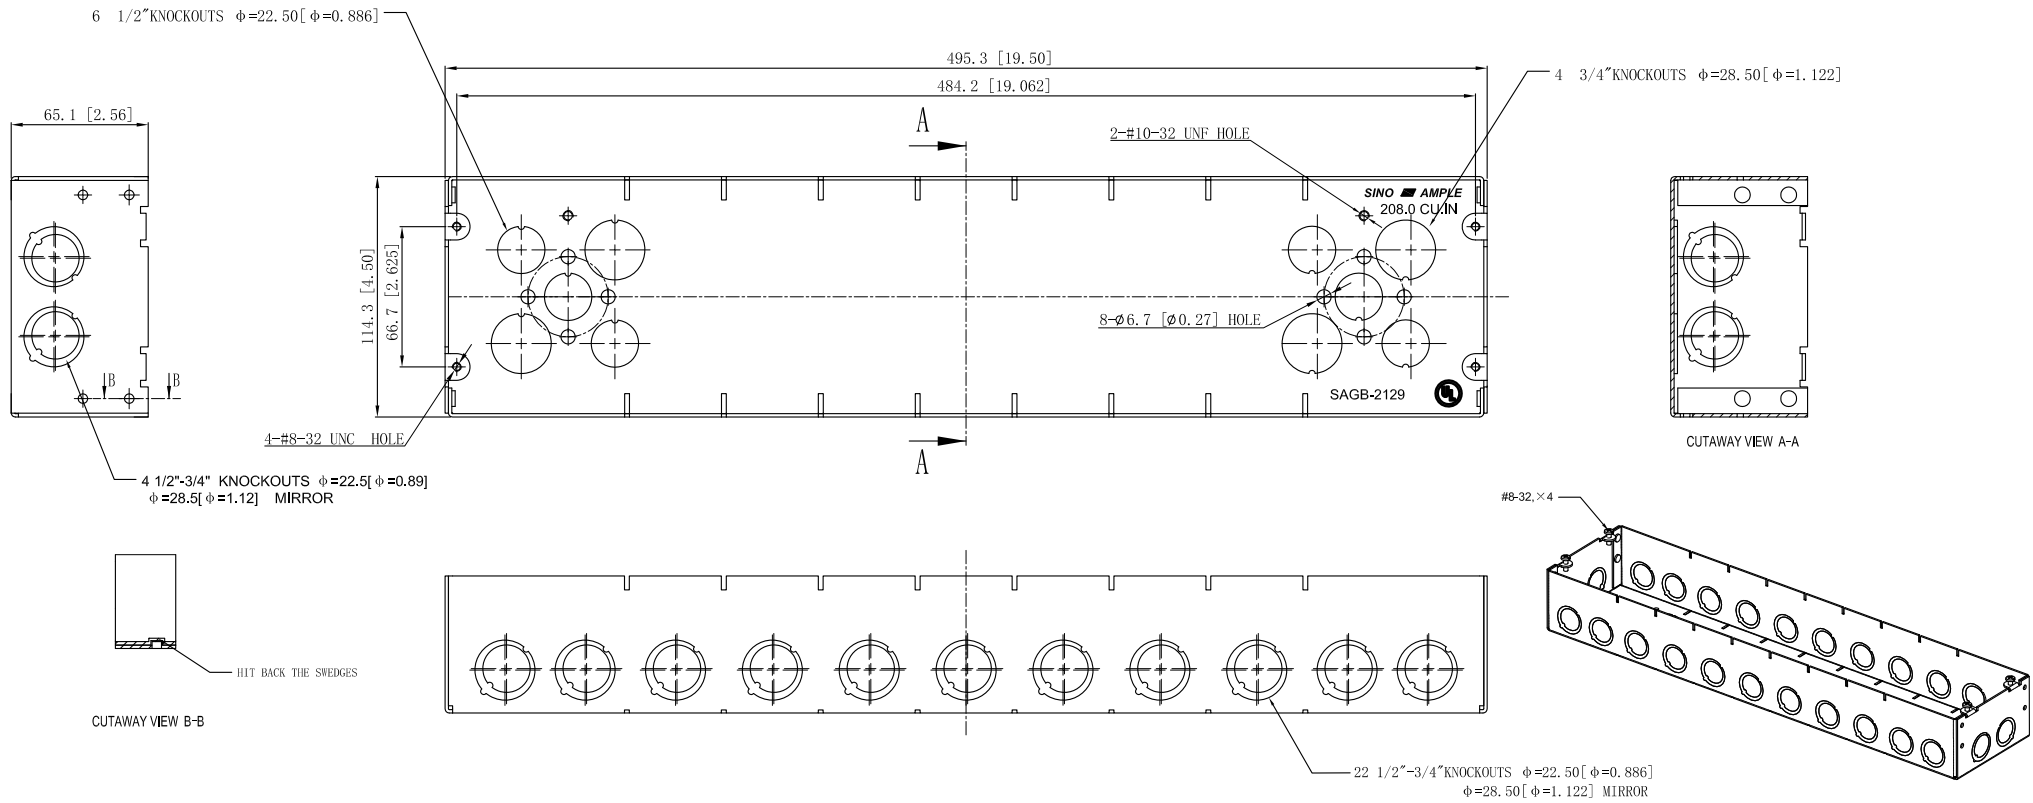

SIDES	BOTTOM
24 1/2"-3/4" KNOCKOUTS	6 1/2" KNOCKOUTS
	4 3/4" KNOCKOUTS
4 PCS 8-32X1/2 Screws Installed	
Material:Steel-0.0625"-G60 Galvanized	

This data sheet is for reference only .SINO AMPLE reserves the right to make changes to the design without prior notice.

DESCRIPTION
TRADE REFERENCE TERMS

STANDARD PACKING	ZHUJI SINO AMPLE METAL PRODUCTS CO., LTD.		
	TITLE	2-1/2" DEEP MULTI-GANG BOXES	
5 PCS	SIZE	DWG NO.	REV
	A4	SAGB-2129	A
DATA SHEET			