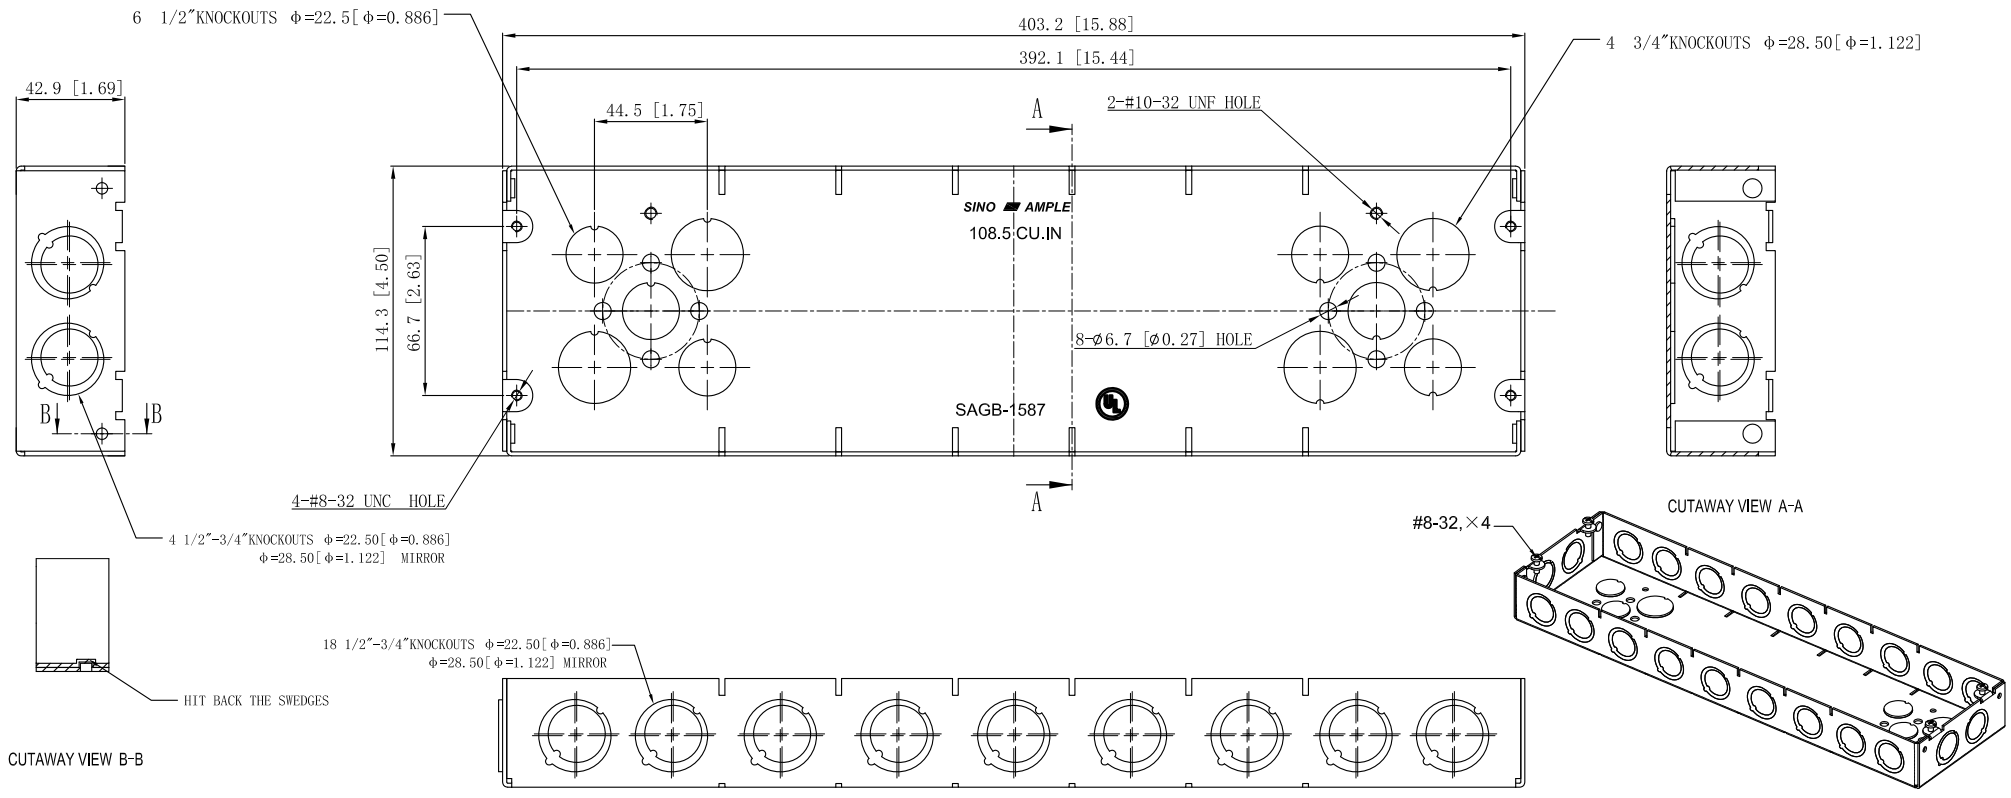

SIDES	BOTTOM
22 1/2"-3/4" KNOCKOUTS	6 1/2" KNOCKOUTS
	4 3/4" KNOCKOUTS
4 PCS 8-32x1/2 Screws Installed	
Material:Steel-0.0625"-G60 Galvanized	

DESCRIPTION
TRADE REFERENCE TERMS

This data sheet is for reference only . SINO AMPLE reserves the right to make changes to the design without prior notice.

STANDARD PACKING	ZHUJI SINO AMPLE METAL PRODUCTS CO., LTD.		
	TITLE 1-5/8" DEEP MULTI-GANG BOXES		
5 PCS	SIZE	DWG NO.	REV
	A4	SAGB-1587	A
DATA SHEET			