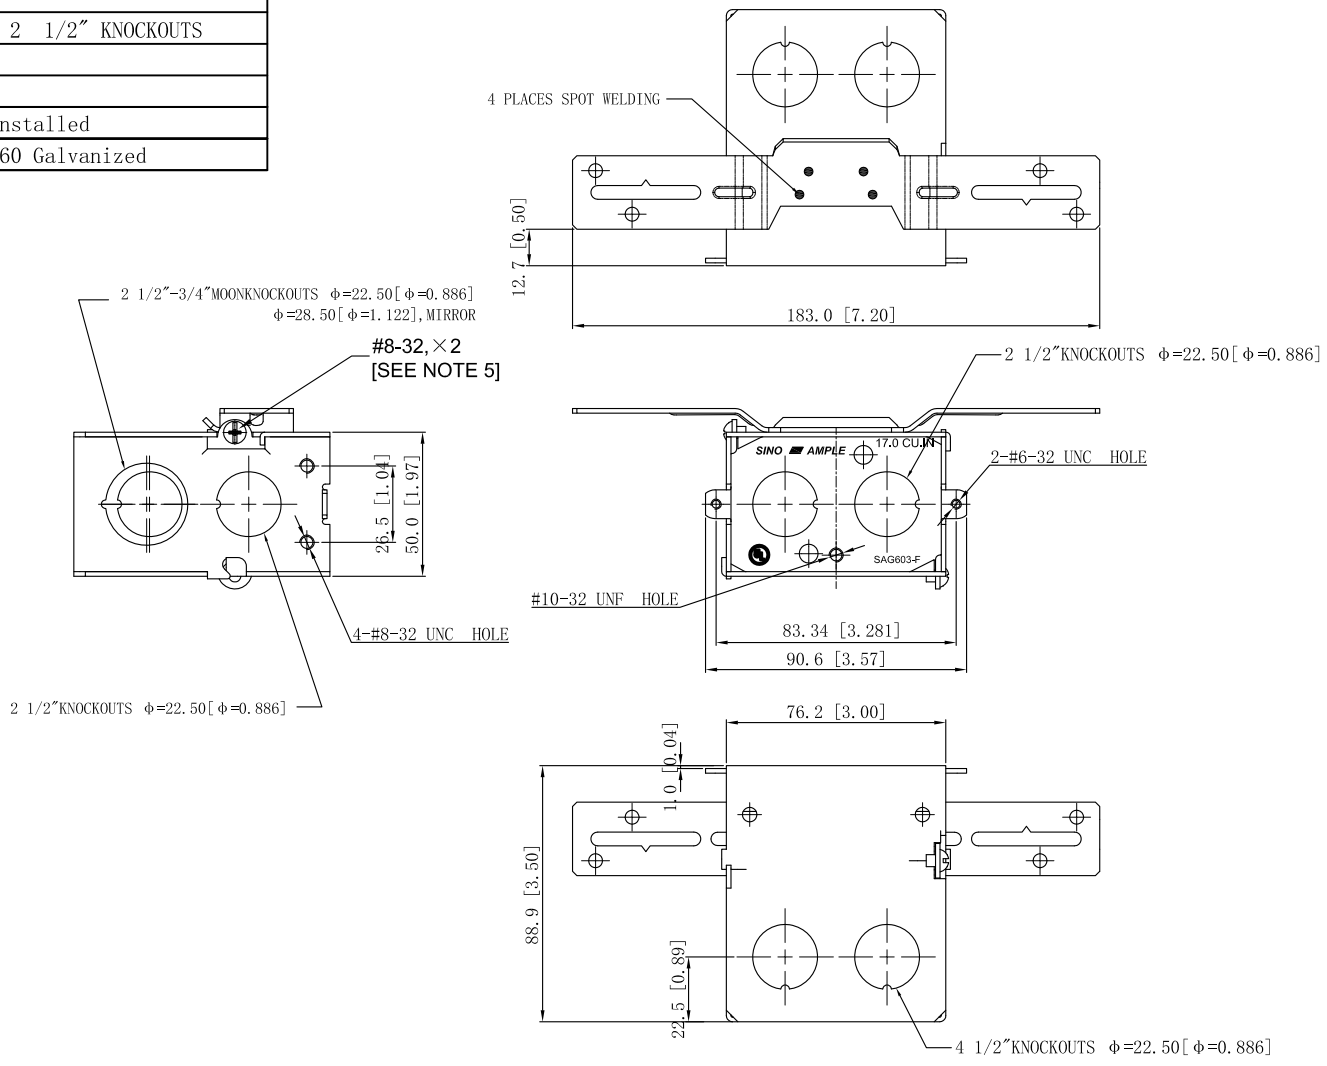

SIDES	BOTTOM
6 1/2" KNOCKOUTS	2 1/2" KNOCKOUTS
2 1/2"-3/4" KNOCKOUTS	
2 PCS 8-32×1/4 Screws Installed	
Material: Steel-0.0625"-G60 Galvanized	

This data sheet is for reference only .Sino Ample reserves the right to make changes to the design without prior notice.

DESCRIPTION
TRADE REFERENCE TERMS

STANDARD PACKING	Zhuji Sino Ample Metal Products Co., Ltd.		
25 PCS	TITLE GANGABLE SWITCH BOXES WITH CONOUIT KNOCKOUTS		
	SIZE A4	DWG NO. SAG603-F	REV A
	DATA SHEET		