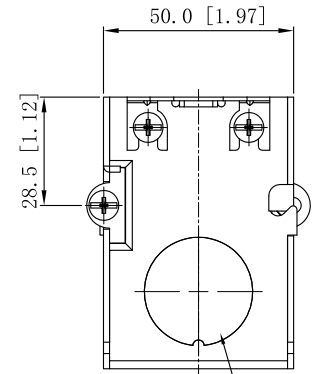

SIDES	BOTTOM
6 3/4" KNOCKOUTS	2 3/4" KNOCKOUTS
2 PCS 8-32×1/4 Screws Installed	
4 PCS 8-32×3/16 Screws Installed	
Material:Steel-0.0625"-G60 Galvanized	

2 3/4"KNOCKOUTS $\phi=28.50[\phi=1.122]$
MIRROR

4 3/4"KNOCKOUTS $\phi=28.50[\phi=1.122]$
MIRROR

This data sheet is for reference only .Sino Ample reserves the right to make changes to the design without prior notice.

DESCRIPTION
TRADE REFERENCE TERMS

STANDARD PACKING	Zhuji Sino Ample Metal Products Co.,Ltd.		
50 PCS	TITLE GANGABLE SWITCH BOXES WITH CONOUIT KNOCKOUTS		
	SIZE A4	DWG NO. SAG602-3/4	REV A
	DATA SHEET		