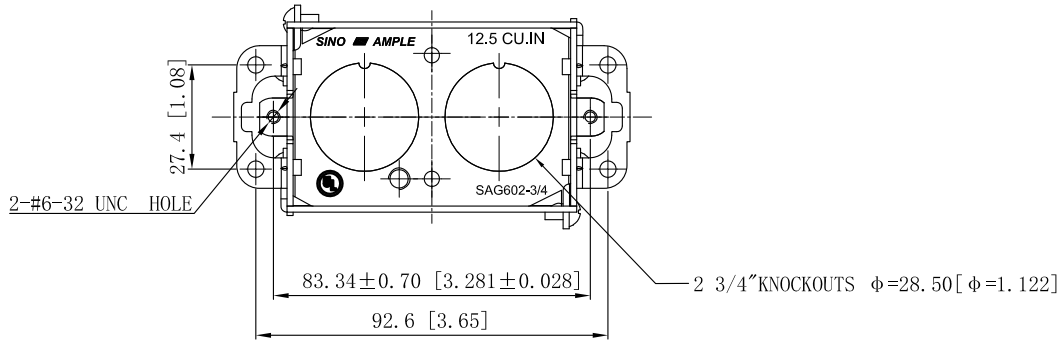

SIDES	BOTTOM
6 3/4" KNOCKOUTS	2 3/4" KNOCKOUTS
2 PCS 8-32×1/4 Screws Installed	
4 PCS 8-32×3/16 Screws Installed	
Material:Steel-0.0625"-G60 Galvanized	

2 3/4"KNOCKOUTS $\phi=28.50[\phi=1.122]$
MIRROR

4 3/4"KNOCKOUTS $\phi=28.50[\phi=1.122]$
MIRROR

This data sheet is for reference only .Sino Ample reserves the right to make changes to the design without prior notice.

DESCRIPTION
TRADE REFERENCE TERMS

STANDARD PACKING	Zhuji Sino Ample Metal Products Co.,Ltd.		
50 PCS	TITLE GANGABLE SWITCH BOXES WITH CONOUIT KNOCKOUTS		
	SIZE A4	DWG NO. SAG602-3/4	REV A
	DATA SHEET		