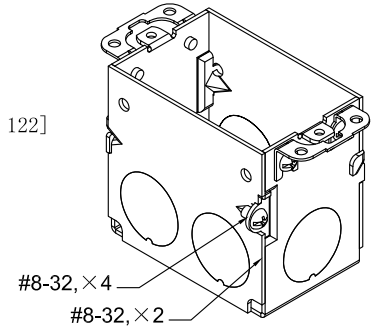

SIDES	BOTTOM
6 3/4" KNOCKOUTS	2 3/4" KNOCKOUTS
2 PCS 8-32×1/4 Screws Installed	
4 PCS 8-32×3/16 Screws Installed	
Material:Steel-0.0625"-G60 Galvanized	

2 3/4"KNOCKOUTS $\phi=28.50[\phi=1.122]$
MIRROR

4 3/4"KNOCKOUTS $\phi=28.50[\phi=1.122]$
MIRROR

This data sheet is for reference only .Sino Ample reserves the right to make changes to the design without prior notice.

DESCRIPTION
TRADE REFERENCE TERMS

STANDARD PACKING	Zhuji Sino Ample Metal Products Co.,Ltd.		
50 PCS	TITLE GANGABLE SWITCH BOXES WITH CONOUIT KNOCKOUTS		
	SIZE A4	DWG NO. SAG602-3/4	REV A
	DATA SHEET		