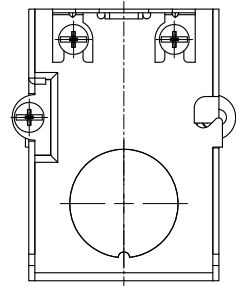

SIDES	BOTTOM
6 3/4" KNOCKOUTS	2 3/4" KNOCKOUTS
2 PCS 8-32×1/4 Screws Installed	
4 PCS 8-32×3/16 Screws Installed	
Material:Steel-0.0625"-G60 Galvanized	

2 3/4"KNOCKOUTS $\phi=28.50[\phi=1.122]$
MIRROR

4 3/4"KNOCKOUTS $\phi=28.50[\phi=1.122]$
MIRROR

This data sheet is for reference only .Sino Ample reserves the right to make changes to the design without prior notice.

DESCRIPTION
TRADE REFERENCE TERMS

STANDARD PACKING	Zhuji Sino Ample Metal Products Co.,Ltd.		
50 PCS	TITLE GANGABLE SWITCH BOXES WITH CONOUIT KNOCKOUTS		
	SIZE A4	DWG NO. SAG602-3/4	REV A
	DATA SHEET		