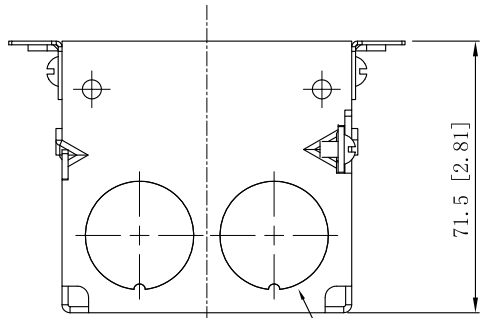

SIDES	BOTTOM
6 3/4" KNOCKOUTS	2 3/4" KNOCKOUTS
2 PCS 8-32×1/4 Screws Installed	
4 PCS 8-32×3/16 Screws Installed	
Material:Steel-0.0625"-G60 Galvanized	

2 3/4"KNOCKOUTS $\phi=28.50[\phi=1.122]$
MIRROR

4 3/4"KNOCKOUTS $\phi=28.50[\phi=1.122]$
MIRROR

This data sheet is for reference only .Sino Ample reserves the right to make changes to the design without prior notice.

DESCRIPTION
TRADE REFERENCE TERMS

STANDARD PACKING	Zhuji Sino Ample Metal Products Co.,Ltd.		
50 PCS	TITLE GANGABLE SWITCH BOXES WITH CONOUIT KNOCKOUTS		
	SIZE A4	DWG NO. SAG602-3/4	REV A
	DATA SHEET		