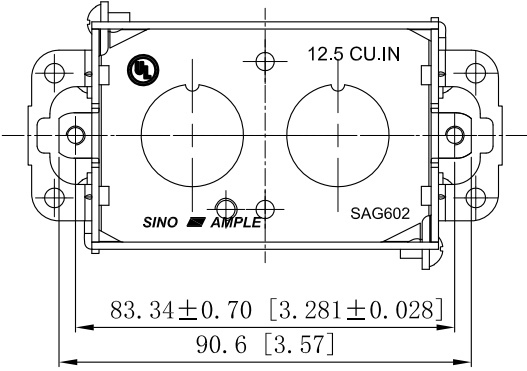

SIDES	BOTTOM
6 1/2" KNOCKOUTS	2 1/2" KNOCKOUTS
2 PCS 8-32×1/4 Screws Installed	
4 PCS 8-32×3/16 Screws Installed	
Material:Steel-0.0625"-G60 Galvanized	

2 1/2" KNOCKOUTS $\phi=22.50$ [$\phi=0.886$]
MIRROR

4 1/2" KNOCKOUTS $\phi=22.50$ [$\phi=0.886$]
MIRROR

This data sheet is for reference only .Sino Ample reserves the right to make changes to the design without prior notice.

DESCRIPTION
TRADE REFERENCE TERMS

STANDARD PACKING	Zhuji Sino Ample Metal Products Co., Ltd.		
50 PCS	TITLE GANGABLE SWITCH BOXES WITH CONOUIT KNOCKOUTS		
	SIZE A4	DWG NO. SAG602	REV A
	DATA SHEET		