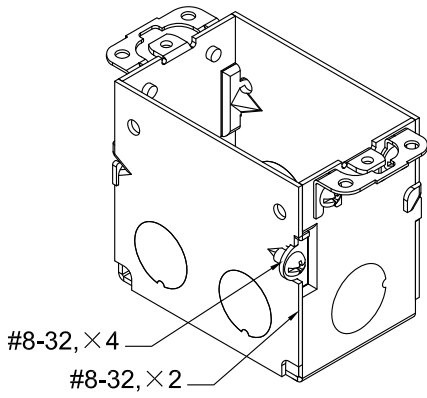

SIDES	BOTTOM
6 1/2" KNOCKOUTS	2 1/2" KNOCKOUTS
2 PCS 8-32×1/4 Screws Installed	
4 PCS 8-32×3/16 Screws Installed	
Material:Steel-0.0625"-G60 Galvanized	

2 1/2" KNOCKOUTS $\phi=22.50$ [$\phi=0.886$]
MIRROR

4 1/2" KNOCKOUTS $\phi=22.50$ [$\phi=0.886$]
MIRROR

This data sheet is for reference only .Sino Ample reserves the right to make changes to the design without prior notice.

DESCRIPTION
TRADE REFERENCE TERMS

STANDARD PACKING	Zhuji Sino Ample Metal Products Co., Ltd.		
50 PCS	TITLE GANGABLE SWITCH BOXES WITH CONOUIT KNOCKOUTS		
	SIZE A4	DWG NO. SAG602	REV A
	DATA SHEET		