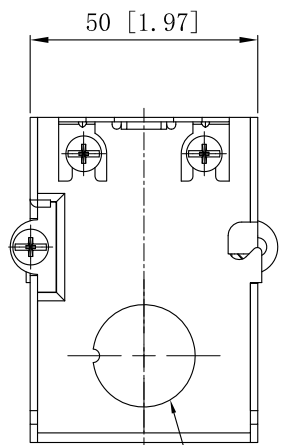

SIDES	BOTTOM
6 1/2" KNOCKOUTS	2 1/2" KNOCKOUTS
2 PCS 8-32×1/4 Screws Installed	
4 PCS 8-32×3/16 Screws Installed	
Material:Steel-0.0625"-G60 Galvanized	

2 1/2" KNOCKOUTS $\phi=22.50$ [$\phi=0.886$]
MIRROR

4 1/2" KNOCKOUTS $\phi=22.50$ [$\phi=0.886$]
MIRROR

This data sheet is for reference only .Sino Ample reserves the right to make changes to the design without prior notice.

DESCRIPTION
TRADE REFERENCE TERMS

STANDARD PACKING	Zhuji Sino Ample Metal Products Co., Ltd.		
50 PCS	TITLE GANGABLE SWITCH BOXES WITH CONOUIT KNOCKOUTS		
	SIZE A4	DWG NO. SAG602	REV A
	DATA SHEET		