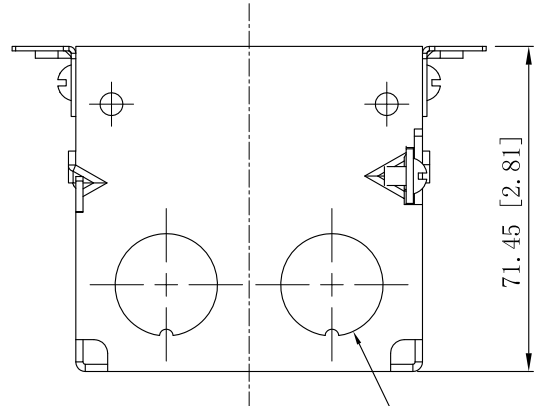

SIDES	BOTTOM
6 1/2" KNOCKOUTS	2 1/2" KNOCKOUTS
2 PCS 8-32×1/4 Screws Installed	
4 PCS 8-32×3/16 Screws Installed	
Material:Steel-0.0625"-G60 Galvanized	

2 1/2" KNOCKOUTS $\phi=22.50$ [$\phi=0.886$]
MIRROR

4 1/2" KNOCKOUTS $\phi=22.50$ [$\phi=0.886$]
MIRROR

This data sheet is for reference only .Sino Ample reserves the right to make changes to the design without prior notice.

DESCRIPTION
TRADE REFERENCE TERMS

STANDARD PACKING	Zhuji Sino Ample Metal Products Co., Ltd.		
50 PCS	TITLE GANGABLE SWITCH BOXES WITH CONOUIT KNOCKOUTS		
	SIZE A4	DWG NO. SAG602	REV A
	DATA SHEET		