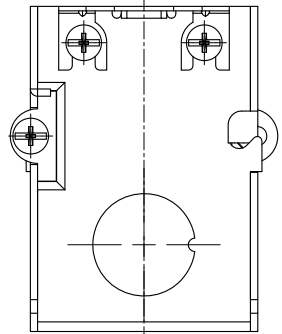

SIDES	BOTTOM
6 1/2" KNOCKOUTS	2 1/2" KNOCKOUTS
2 PCS 8-32×1/4 Screws Installed	
4 PCS 8-32×3/16 Screws Installed	
Material:Steel-0.0625"-G60 Galvanized	

2 1/2" KNOCKOUTS $\phi=22.50$ [$\phi=0.886$]
MIRROR

4 1/2" KNOCKOUTS $\phi=22.50$ [$\phi=0.886$]
MIRROR

This data sheet is for reference only .Sino Ample reserves the right to make changes to the design without prior notice.

DESCRIPTION
TRADE REFERENCE TERMS

STANDARD PACKING	Zhuji Sino Ample Metal Products Co., Ltd.		
50 PCS	TITLE GANGABLE SWITCH BOXES WITH CONOUIT KNOCKOUTS		
	SIZE A4	DWG NO. SAG602	REV A
	DATA SHEET		