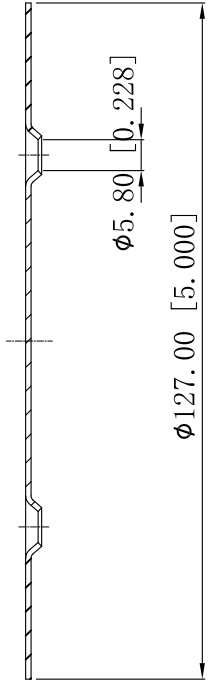

SIDES	BOTTOM
2 PCS 8-32×1 3/4 Screws Pack In Poly-bag Separately	
Material:Steel-0.034"-C.R.S Powder Coating White	

CUTAWAY VIEW A-A

This data sheet is for reference only .SINO AMPLE reserves the right to make changes to the design without prior notice.

DESCRIPTION
TRADE REFERENCE TERMS

STANDARD PACKING	ZHUJI SINO AMPLE METAL PRODUCTS CO. , LTD.		
25 PCS	TITLE 5"ROUND CEILING BLANKS		
	SIZE A4	DWG NO. SACBC-F	REV A
DATA SHEET			