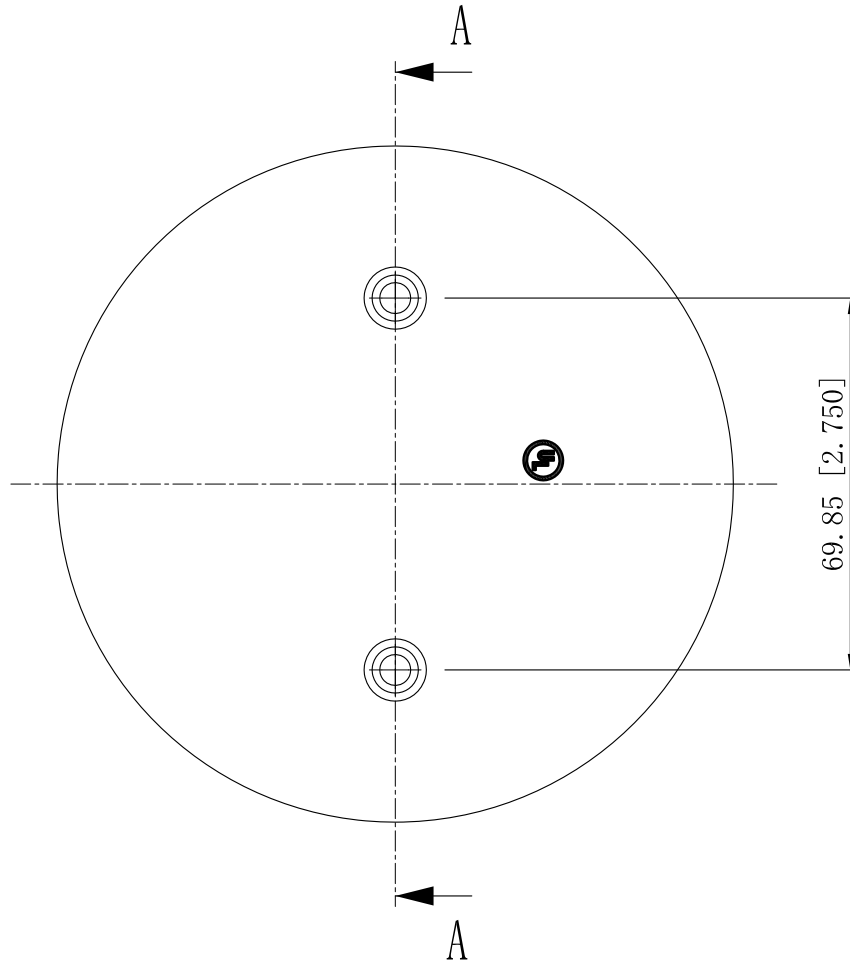

SIDES	BOTTOM
2 PCS 8-32×1 3/4 Screws Pack In Poly-bag Separately	
Material:Steel-0.034"-C.R.S Powder Coating White	

CUTAWAY VIEW A-A

This data sheet is for reference only .SINO AMPLE reserves the right to make changes to the design without prior notice.

DESCRIPTION
TRADE REFERENCE TERMS

STANDARD PACKING	ZHUJI SINO AMPLE METAL PRODUCTS CO. , LTD.		
25 PCS	TITLE 5"ROUND CEILING BLANKS		
	SIZE A4	DWG NO. SACBC-F	REV A
DATA SHEET			