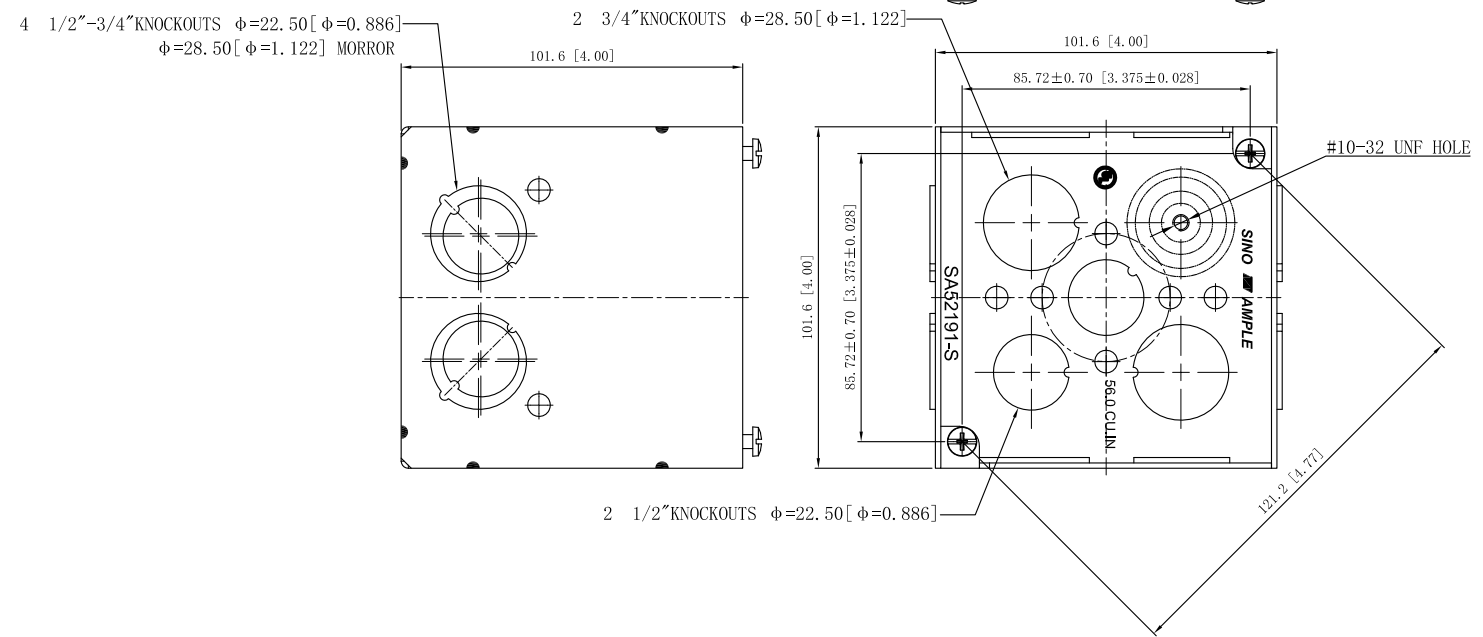

SIDES	BOTTOM
2 1" KNOCKOUTS	3 1/2" KNOCKOUTS
2 3/4" KNOCKOUTS	2 3/4" KNOCKOUTS
4 1/2"-3/4" KNOCKOUTS	1 GROUD HUMP
2 PCS #8-32×1/2 Screws Installed	
Material:Steel-0.0625"-G60 Galvanized	

This data sheet is for reference only . SINO AMPLE reserves the right to make changes to the design without prior notice.

DESCRIPTION
TRADE REFERENCE TERMS

STANDARD PACKING	ZHUJI SINO AMPLE METAL PRODUCTS CO. , LTD.		
	TITLE 4" SQUARE BOXES 4" DEEP		
10 PCS	SIZE	DWG NO.	REV
	A4	SA52191-S	A
DATA SHEET			