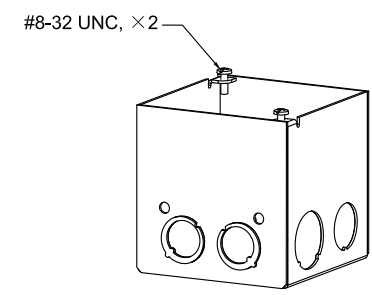

SIDES	BOTTOM
2 1" KNOCKOUTS	3 1/2" KNOCKOUTS
2 3/4" KNOCKOUTS	2 3/4" KNOCKOUTS
4 1/2"-3/4" KNOCKOUTS	1 GROUD HUMP
2 PCS #8-32×1/2 Screws Installed	
Material:Steel-0.0625"-G60 Galvanized	

This data sheet is for reference only . SINO AMPLE reserves the right to make changes to the design without prior notice.

DESCRIPTION
TRADE REFERENCE TERMS

STANDARD PACKING	ZHUJI SINO AMPLE METAL PRODUCTS CO. , LTD.		
	TITLE 4" SQUARE BOXES 4" DEEP		
10 PCS	SIZE	DWG NO.	REV
	A4	SA52191-S	A
DATA SHEET			