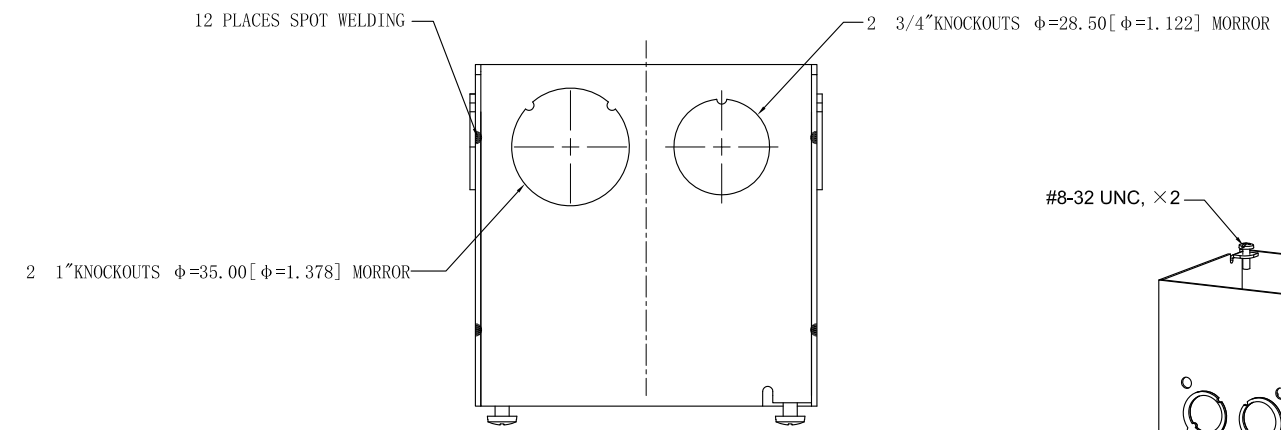

SIDES	BOTTOM
2 1" KNOCKOUTS	3 1/2" KNOCKOUTS
2 3/4" KNOCKOUTS	2 3/4" KNOCKOUTS
4 1/2"-3/4" KNOCKOUTS	1 GROUD HUMP
2 PCS #8-32×1/2 Screws Installed	
Material:Steel-0.0625"-G60 Galvanized	

This data sheet is for reference only . SINO AMPLE reserves the right to make changes to the design without prior notice.

DESCRIPTION
TRADE REFERENCE TERMS

STANDARD PACKING	ZHUJI SINO AMPLE METAL PRODUCTS CO. , LTD.		
	TITLE 4" SQUARE BOXES 4" DEEP		
10 PCS	SIZE	DWG NO.	REV
	A4	SA52191-S	A
DATA SHEET			