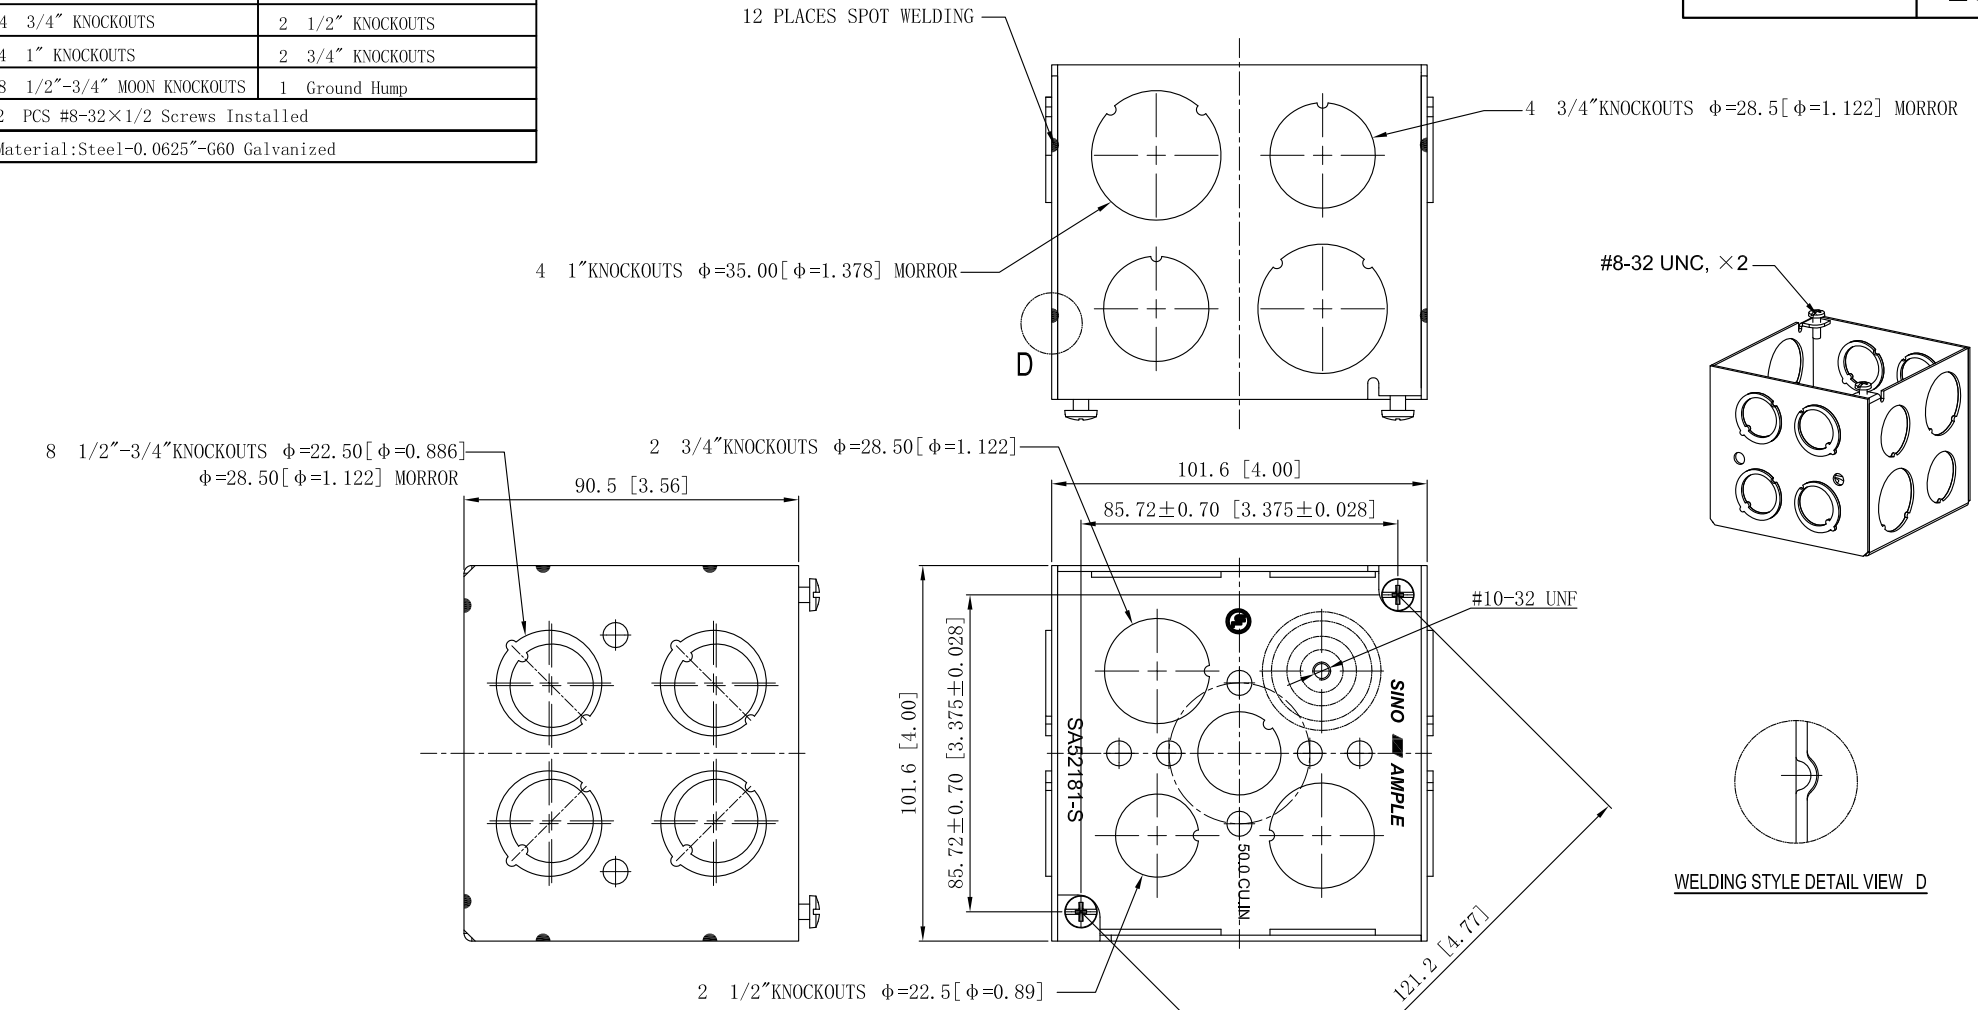

SIDES	BOTTOM
4 3/4" KNOCKOUTS	2 1/2" KNOCKOUTS
4 1" KNOCKOUTS	2 3/4" KNOCKOUTS
8 1/2"-3/4" MOON KNOCKOUTS	1 Ground Hump
2 PCS #8-32×1/2 Screws Installed	
Material: Steel-0.0625"-G60 Galvanized	

This data sheet is for reference only . SINO AMPLE reserves the right to make changes to the design without prior notice.

DESCRIPTION
TRADE REFERENCE TERMS

STANDARD PACKING	ZHUJI SINO AMPLE METAL PRODUCTS CO., LTD.		
	TITLE	4" SQUARE BOXES 3-1/2" DEEP	
10 PCS	SIZE	DWG NO.	REV
	A4	SA52181-S	A
DATA SHEET			