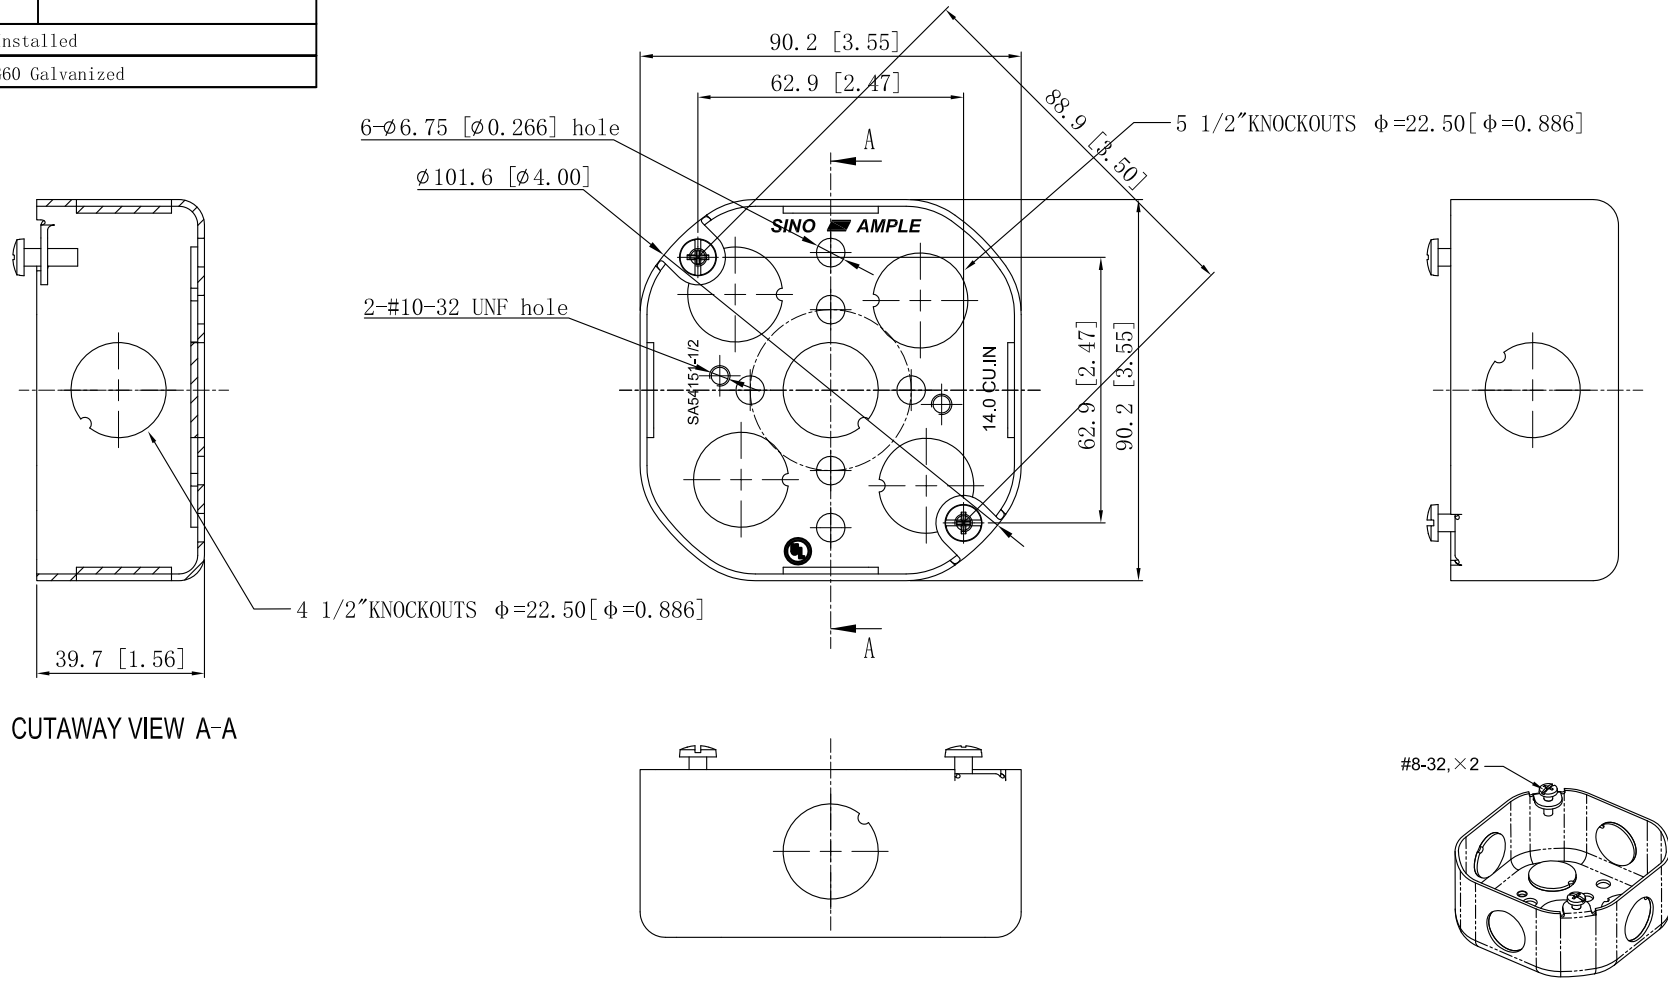

SIDES	BOTTOM
4 1/2" KNOCKOUTS	5 1/2" KNOCKOUTS
2 PCS 8-32X1/2 Screws Installed	
Material: Steel-0.0625"-G60 Galvanized	

This data sheet is for reference only. SINO AMPLE reserves the right to make changes to the design without prior notice.

DESCRIPTION
TRADE REFERENCE TERMS

STANDARD PACKING	ZHUJI SINO AMPLE METAL PRODUCTS CO., LTD.		
	TITLE 4" OCTAGON BOXES 1-1/2" DEEP		
50 PCS	SIZE	DWG NO.	REV
	A4	SA54151-1/2	A
DATA SHEET			