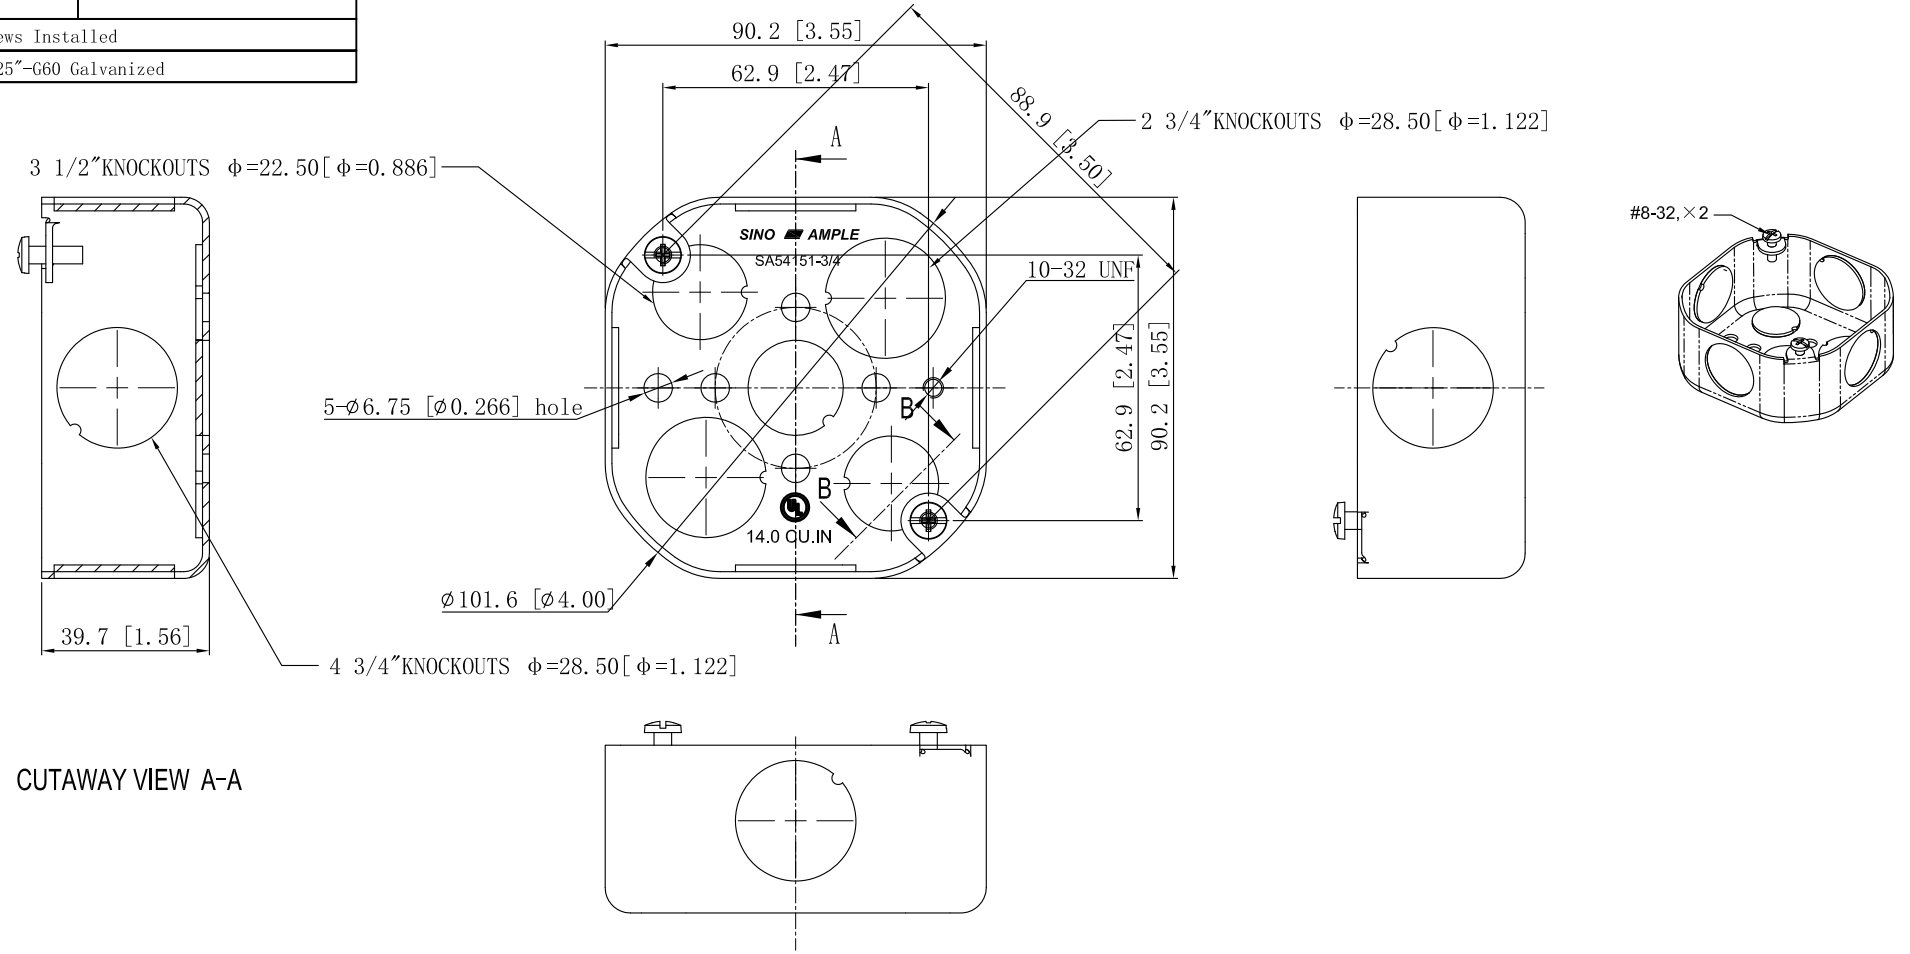

SIDES	BOTTOM
4 3/4" KNOCKOUTS	3 1/2" KNOCKOUTS
	2 3/4" KNOCKOUTS
2 PCS 8-32×1/2 Screws Installed	
Material:Steel-0.0625"-G60 Galvanized	

CUTAWAY VIEW A-A

This data sheet is for reference only.SINO AMPLE reserves the right to make changes to the design without prior notice.

DESCRIPTION
TRADE REFERENCE TERMS

STANDARD PACKING	ZHUJI SINO AMPLE METAL PRODUCTS CO., LTD.		
	TITLE 4"OCTAGON BOXES 1-1/2"DEEP		
50 PCS	SIZE	DWG NO.	REV
	A4	SA54151-3/4	A
DATA SHEET			