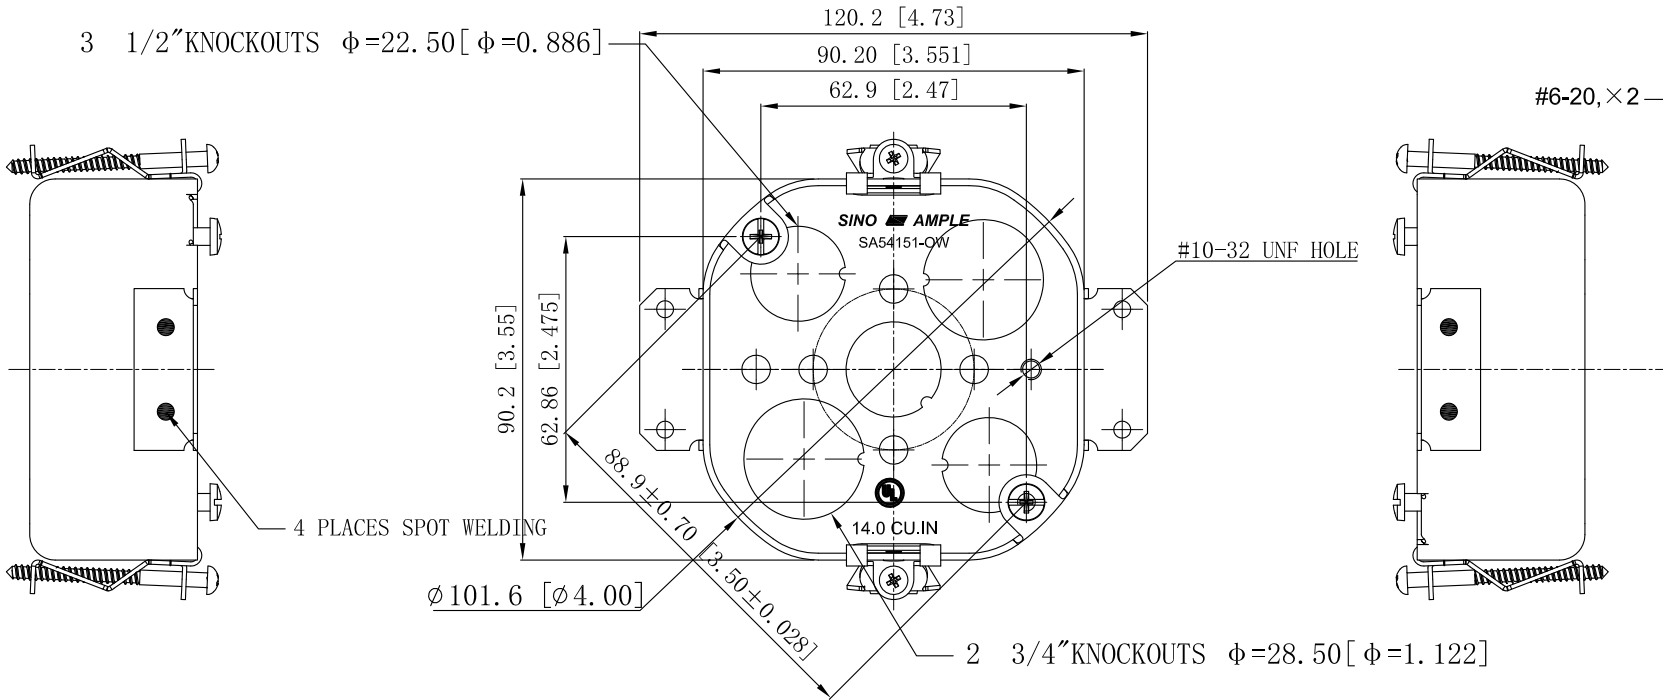

SIDES	BOTTOM
	3 1/2" KNOCKOUTS
	2 3/4" KNOCKOUTS
2 Pcs #8-32x1/2" screw install	
2 Pcs #6-20x1-7/8" screw install	
Material: Steel-0.0625"-G60 Galvanized	

This data sheet is for reference only. SINO AMPLE reserves the right to make changes to the design without prior notice.

DESCRIPTION
TRADE REFERENCE TERMS

STANDARD PACKING
50 PCS

ZHUJI SINO AMPLE METAL PRODUCTS CO., LTD.			
TITLE 4" OCTAGON BOXES 1-1/2" DEEP			
SIZE A4	DWG NO.	SA54151-OW	REV A
DATA SHEET			