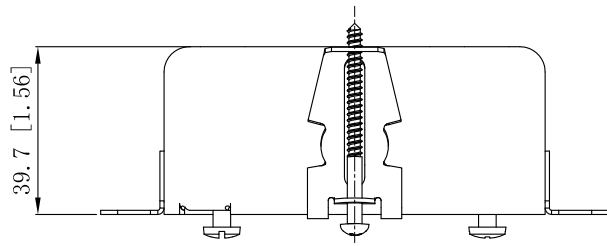

SIDES	BOTTOM
	3 1/2" KNOCKOUTS
	2 3/4" KNOCKOUTS
2 Pcs #8-32x1/2" screw install	
2 Pcs #6-20x1-7/8" screw install	
Material: Steel-0.0625"-G60 Galvanized	

This data sheet is for reference only. SINO AMPLE reserves the right to make changes to the design without prior notice.

DESCRIPTION
TRADE REFERENCE TERMS

STANDARD PACKING
50 PCS

ZHUJI SINO AMPLE METAL PRODUCTS CO., LTD.			
TITLE 4" OCTAGON BOXES 1-1/2" DEEP			
SIZE A4	DWG NO.	SA54151-OW	REV A
DATA SHEET			