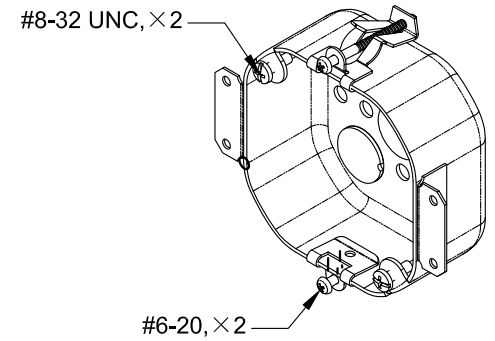

SIDES	BOTTOM
	3 1/2" KNOCKOUTS
	2 3/4" KNOCKOUTS
2 Pcs #8-32x1/2" screw install	
2 Pcs #6-20x1-7/8" screw install	
Material: Steel-0.0625"-G60 Galvanized	

This data sheet is for reference only. SINO AMPLE reserves the right to make changes to the design without prior notice.

DESCRIPTION
TRADE REFERENCE TERMS

STANDARD PACKING
50 PCS

ZHUJI SINO AMPLE METAL PRODUCTS CO., LTD.			
TITLE 4" OCTAGON BOXES 1-1/2" DEEP			
SIZE A4	DWG NO.	SA54151-OW	REV A
DATA SHEET			