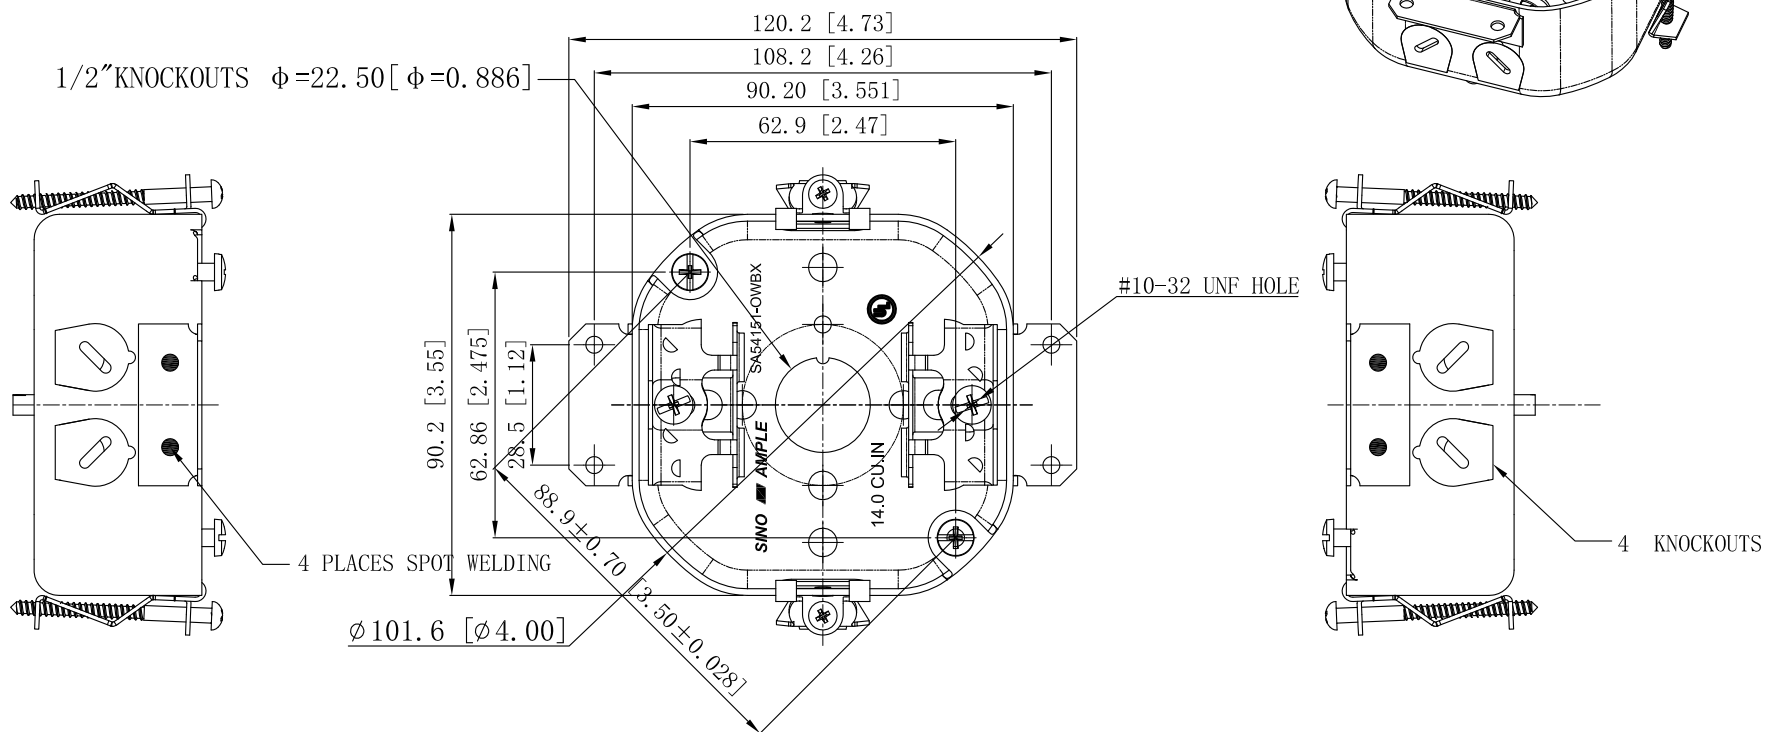

SIDES	BOTTOM
4 KNOCKOUTS	1/2"KNOCKOUTS
2 Pcs #8-32×1/2" screw install	
2 Pcs #10-32×1" screw install	
2 Pcs #6-20×1-7/8" screw install	
Material:Steel-0.0625"-G60 Galvanized	

This data sheet is for reference only.SINO AMPLE reserves the right to make changes to the design without prior notice.

DESCRIPTION
TRADE REFERENCE TERMS

STANDARD PACKING	ZHUJI SINO AMPLE METAL PRODUCTS CO., LTD.		
	TITLE 4"OCTAGON BOXES 1-1/2"DEEP		
SIZE A4	DWG NO.	SA54151-OWBX	REV A
		DATA SHEET	