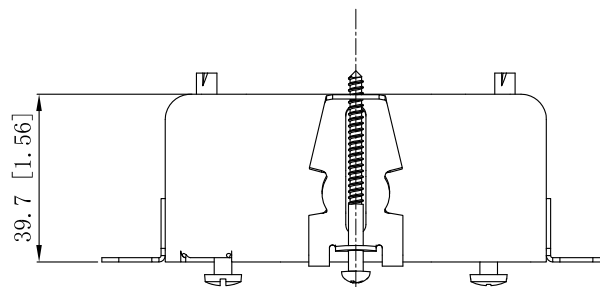

SIDES	BOTTOM
4 KNOCKOUTS	1/2"KNOCKOUTS
2 Pcs #8-32×1/2" screw install	
2 Pcs #10-32×1" screw install	
2 Pcs #6-20×1-7/8" screw install	
Material:Steel-0.0625"-G60 Galvanized	

This data sheet is for reference only.SINO AMPLE reserves the right to make changes to the design without prior notice.

DESCRIPTION
TRADE REFERENCE TERMS

STANDARD PACKING	ZHUJI SINO AMPLE METAL PRODUCTS CO., LTD.		
	TITLE 4"OCTAGON BOXES 1-1/2"DEEP		
SIZE A4	DWG NO.	SA54151-OWBX	REV A
		DATA SHEET	