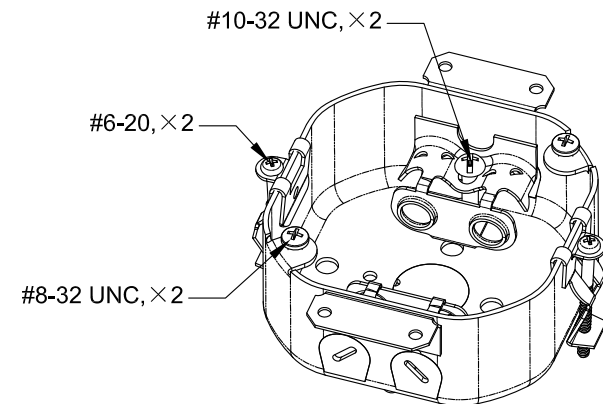

SIDES	BOTTOM
4 KNOCKOUTS	1/2"KNOCKOUTS
2 Pcs #8-32×1/2" screw install	
2 Pcs #10-32×1" screw install	
2 Pcs #6-20×1-7/8" screw install	
Material:Steel-0.0625"-G60 Galvanized	

This data sheet is for reference only.SINO AMPLE reserves the right to make changes to the design without prior notice.

DESCRIPTION
TRADE REFERENCE TERMS

STANDARD PACKING	ZHUJI SINO AMPLE METAL PRODUCTS CO., LTD.		
	TITLE 4"OCTAGON BOXES 1-1/2"DEEP		
SIZE A4	DWG NO.	SA54151-OWBX	REV A
		DATA SHEET	