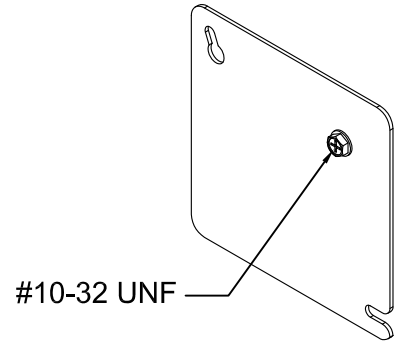

SIDES	BOTTOM
1 Pcs #10-32×3/8 screw install, green zinc plated	
Material:Steel-0.0625"-G60 Galvanized	

DESCRIPTION
TRADE REFERENCE TERMS

This data sheet is for reference only .SINO AMPLE reserves the right to make changes to the design without prior notice.

STANDARD PACKING	ZHUJI SINO AMPLE METAL PRODUCTS CO. , LTD.		
50 PCS	TITLE 4" SQUQRE-TO-ROUND DEVICE RINGS		
	SIZE A4	DWG NO. SA52C1-GS	REV
DATA SHEET			