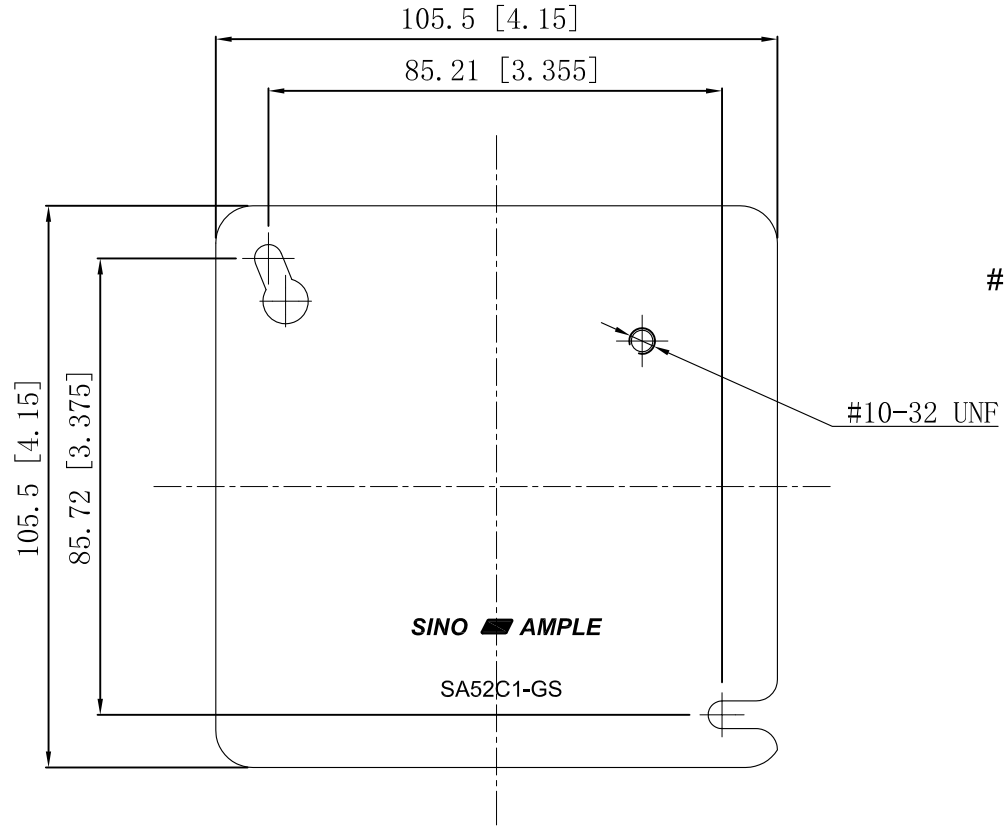

SIDES	BOTTOM
1 Pcs #10-32×3/8 screw install, green zinc plated	
Material:Steel-0.0625"-G60 Galvanized	

DESCRIPTION
TRADE REFERENCE TERMS

This data sheet is for reference only .SINO AMPLE reserves the right to make changes to the design without prior notice.

STANDARD PACKING	ZHUJI SINO AMPLE METAL PRODUCTS CO. , LTD.		
50 PCS	TITLE 4" SQUQRE-TO-ROUND DEVICE RINGS		
	SIZE A4	DWG NO. SA52C1-GS	REV
DATA SHEET			