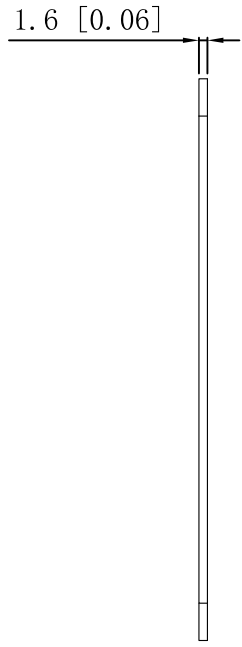

SIDES	BOTTOM
1 Pcs #10-32×3/8 screw install, green zinc plated	
Material:Steel-0.0625"-G60 Galvanized	

DESCRIPTION
TRADE REFERENCE TERMS

This data sheet is for reference only .SINO AMPLE reserves the right to make changes to the design without prior notice.

STANDARD PACKING	ZHUJI SINO AMPLE METAL PRODUCTS CO. , LTD.		
50 PCS	TITLE 4" SQUQRE-TO-ROUND DEVICE RINGS		
	SIZE A4	DWG NO. SA52C1-GS	REV
DATA SHEET			